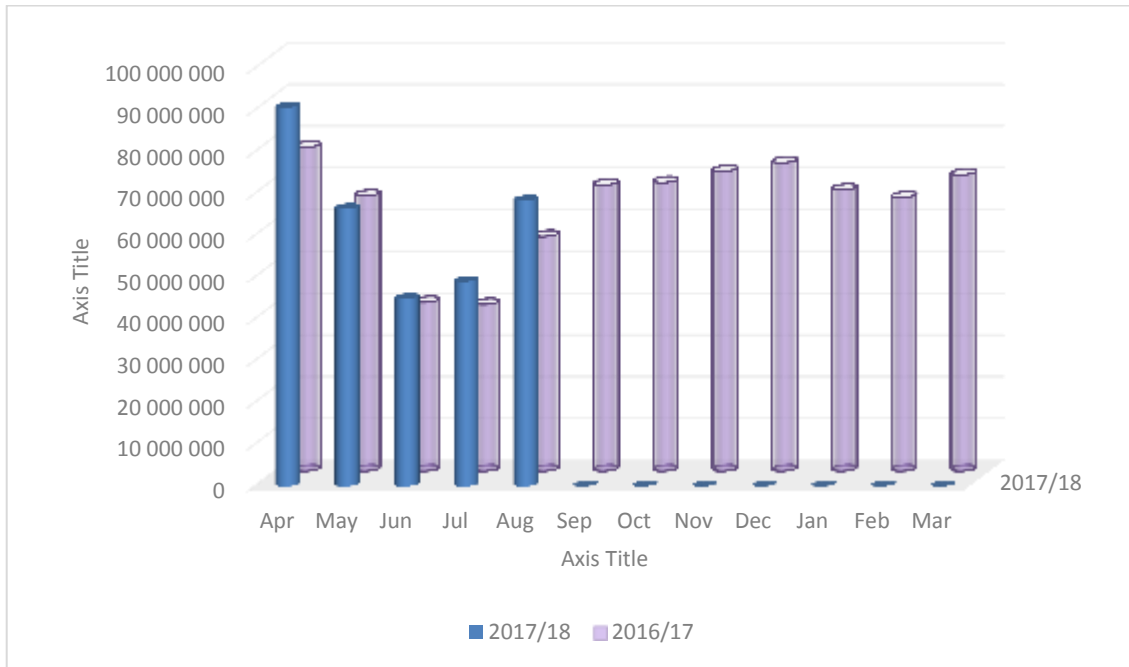

KWAZULU NATAL GAMING AND BETTING BOARD
STATISTICAL INFORMATION FOR SPORTS AS AT 31 August 2017